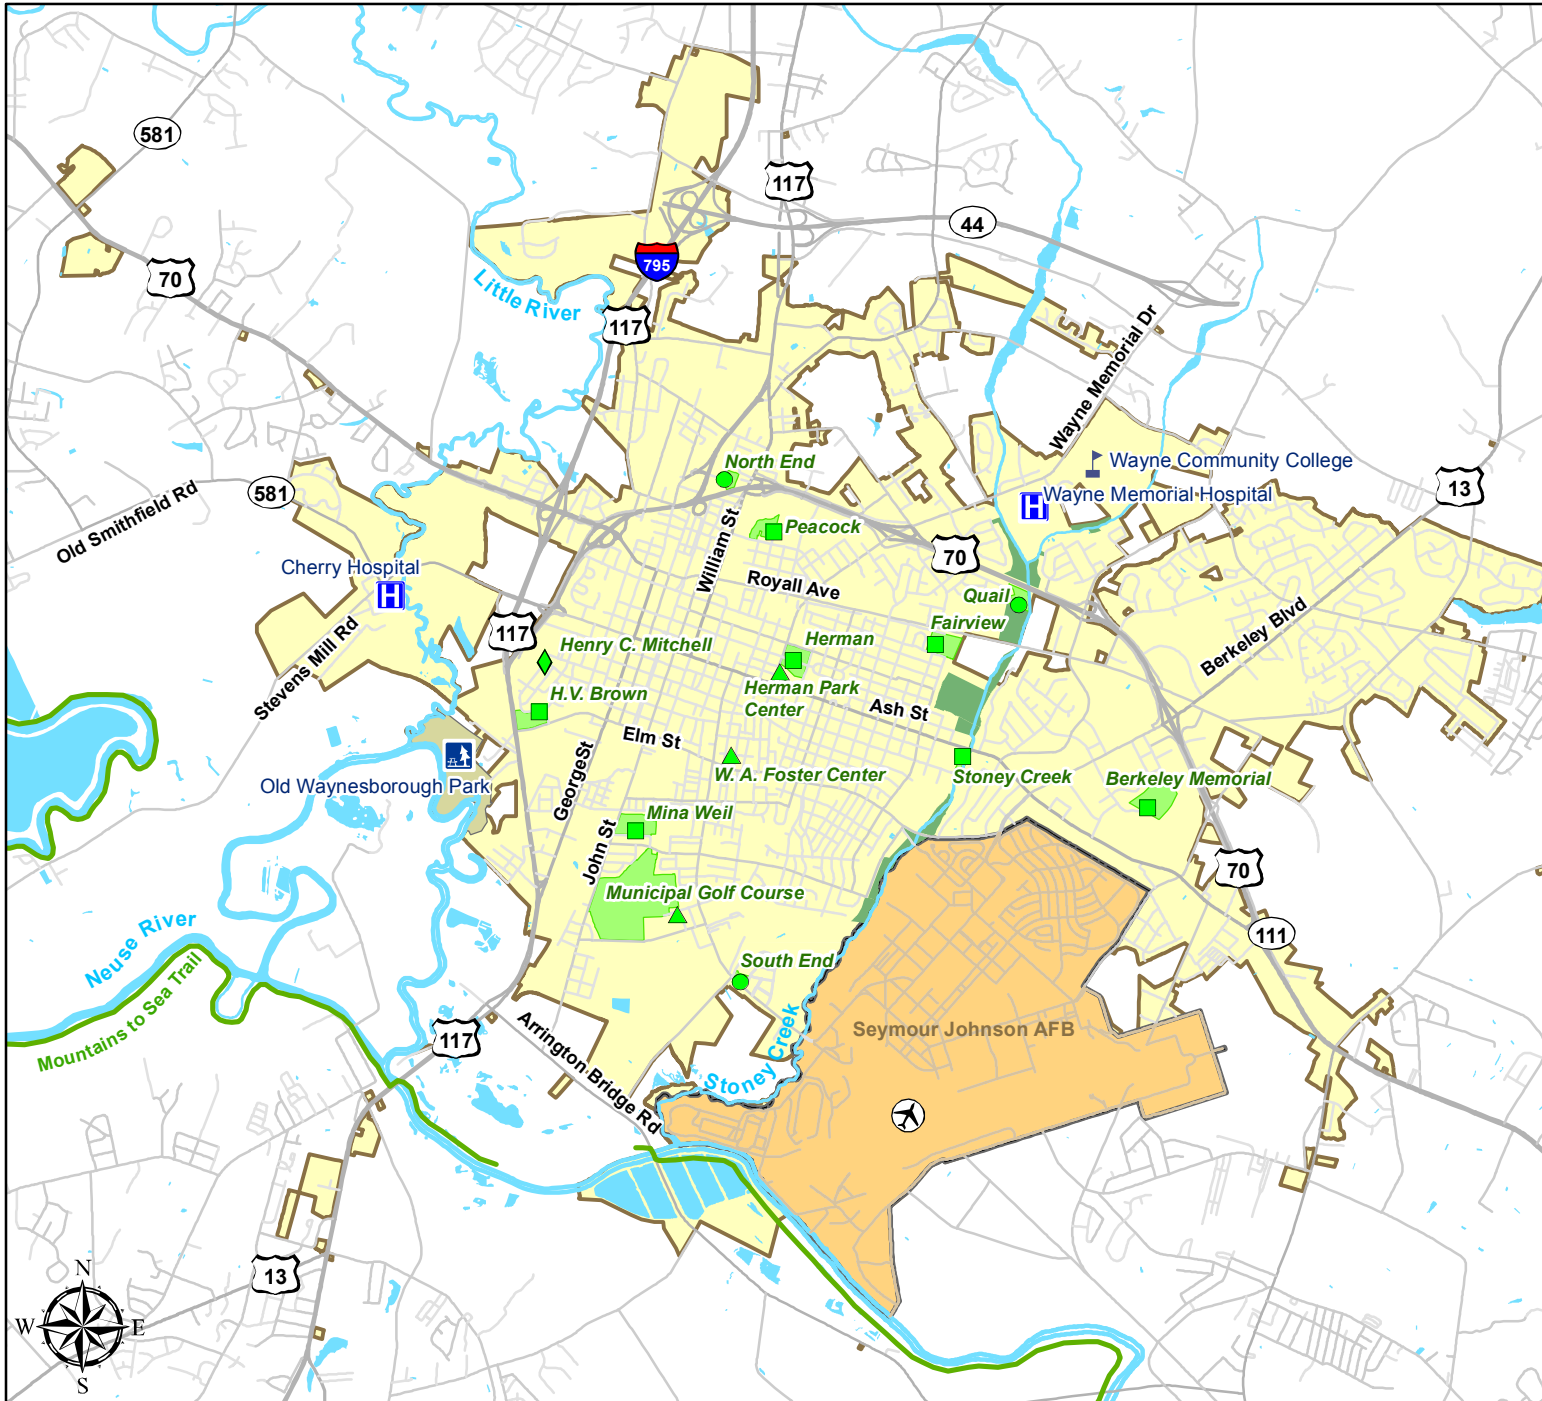

Goldsboro Parks & Recreation Facilities

Goldsboro Park Locations

ParkType

- Mini-Park
- Neighborhood Park
- Community Park
- Special Facility
- Mountains To Sea Trail
- Rivers / Creeks
- Goldsboro Parks (parcels)
- City-Owned Parcels / Stoney Creek
- Seymour Johnson AFB
- Lakes / Ponds
- Goldsboro City Limits

1 inch = 1 mile

Maps prepared December 13, 2012
 by Charlyne Smith
 Recreation Resources Service
 Spatial Data from Wayne County GIS,
 State of NC, NC OneMap