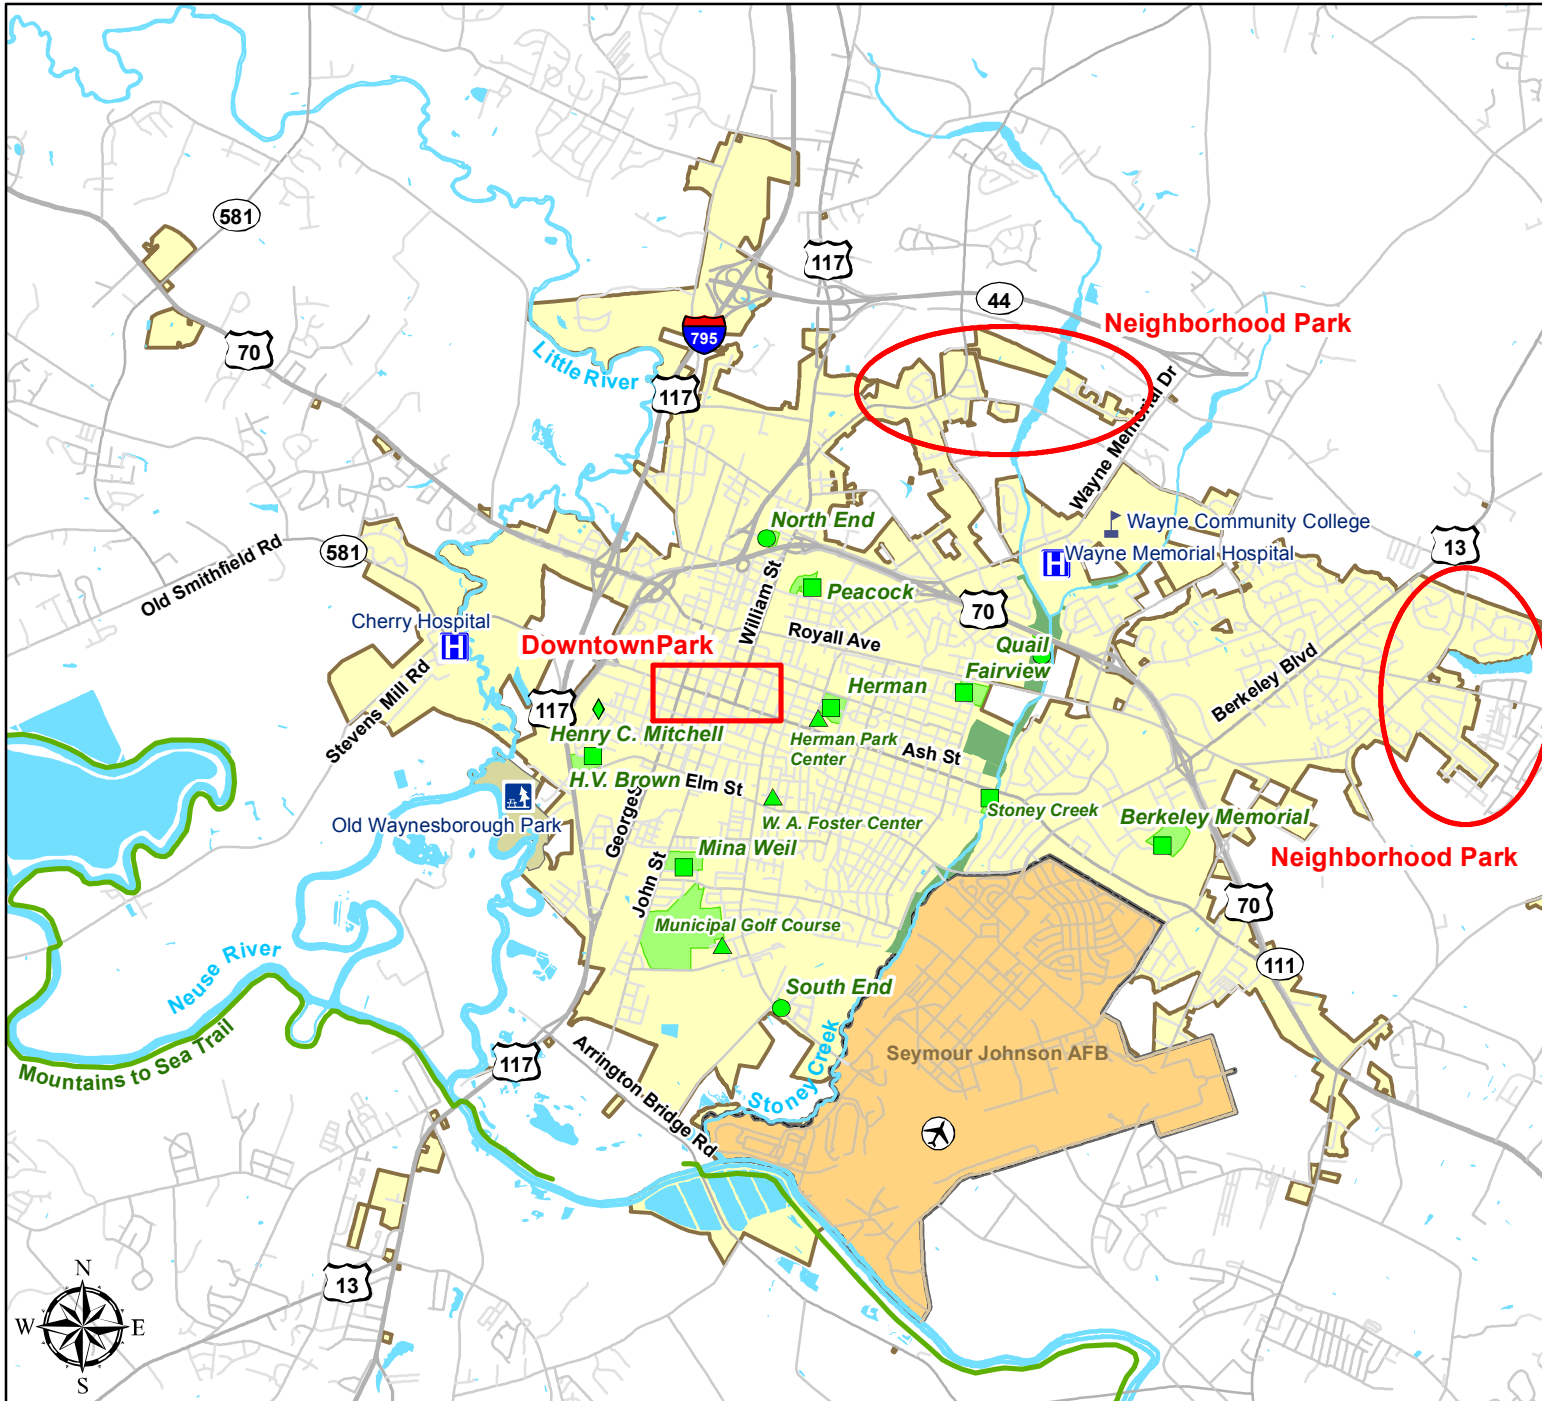

Goldsboro Parks & Recreation Facilities

Goldsboro Park Locations

ParkType

- Mini-Park
- Neighborhood
- Community
- Special Facility
- Goldsboro Parks (parcels)
- City-Owned Parcels / Stoney Creek
- Mountains To Sea Trail
- Rivers / Creeks
- Lakes / Ponds
- Goldsboro City Limits
- Seymour Johnson AFB
- Proposed Park Locations

1 inch = 1 mile

Maps prepared December 13, 2012
 by Charlyne Smith
 Recreation Resources Service
 Spatial Data from Wayne County GIS,
 State of NC, NC OneMap