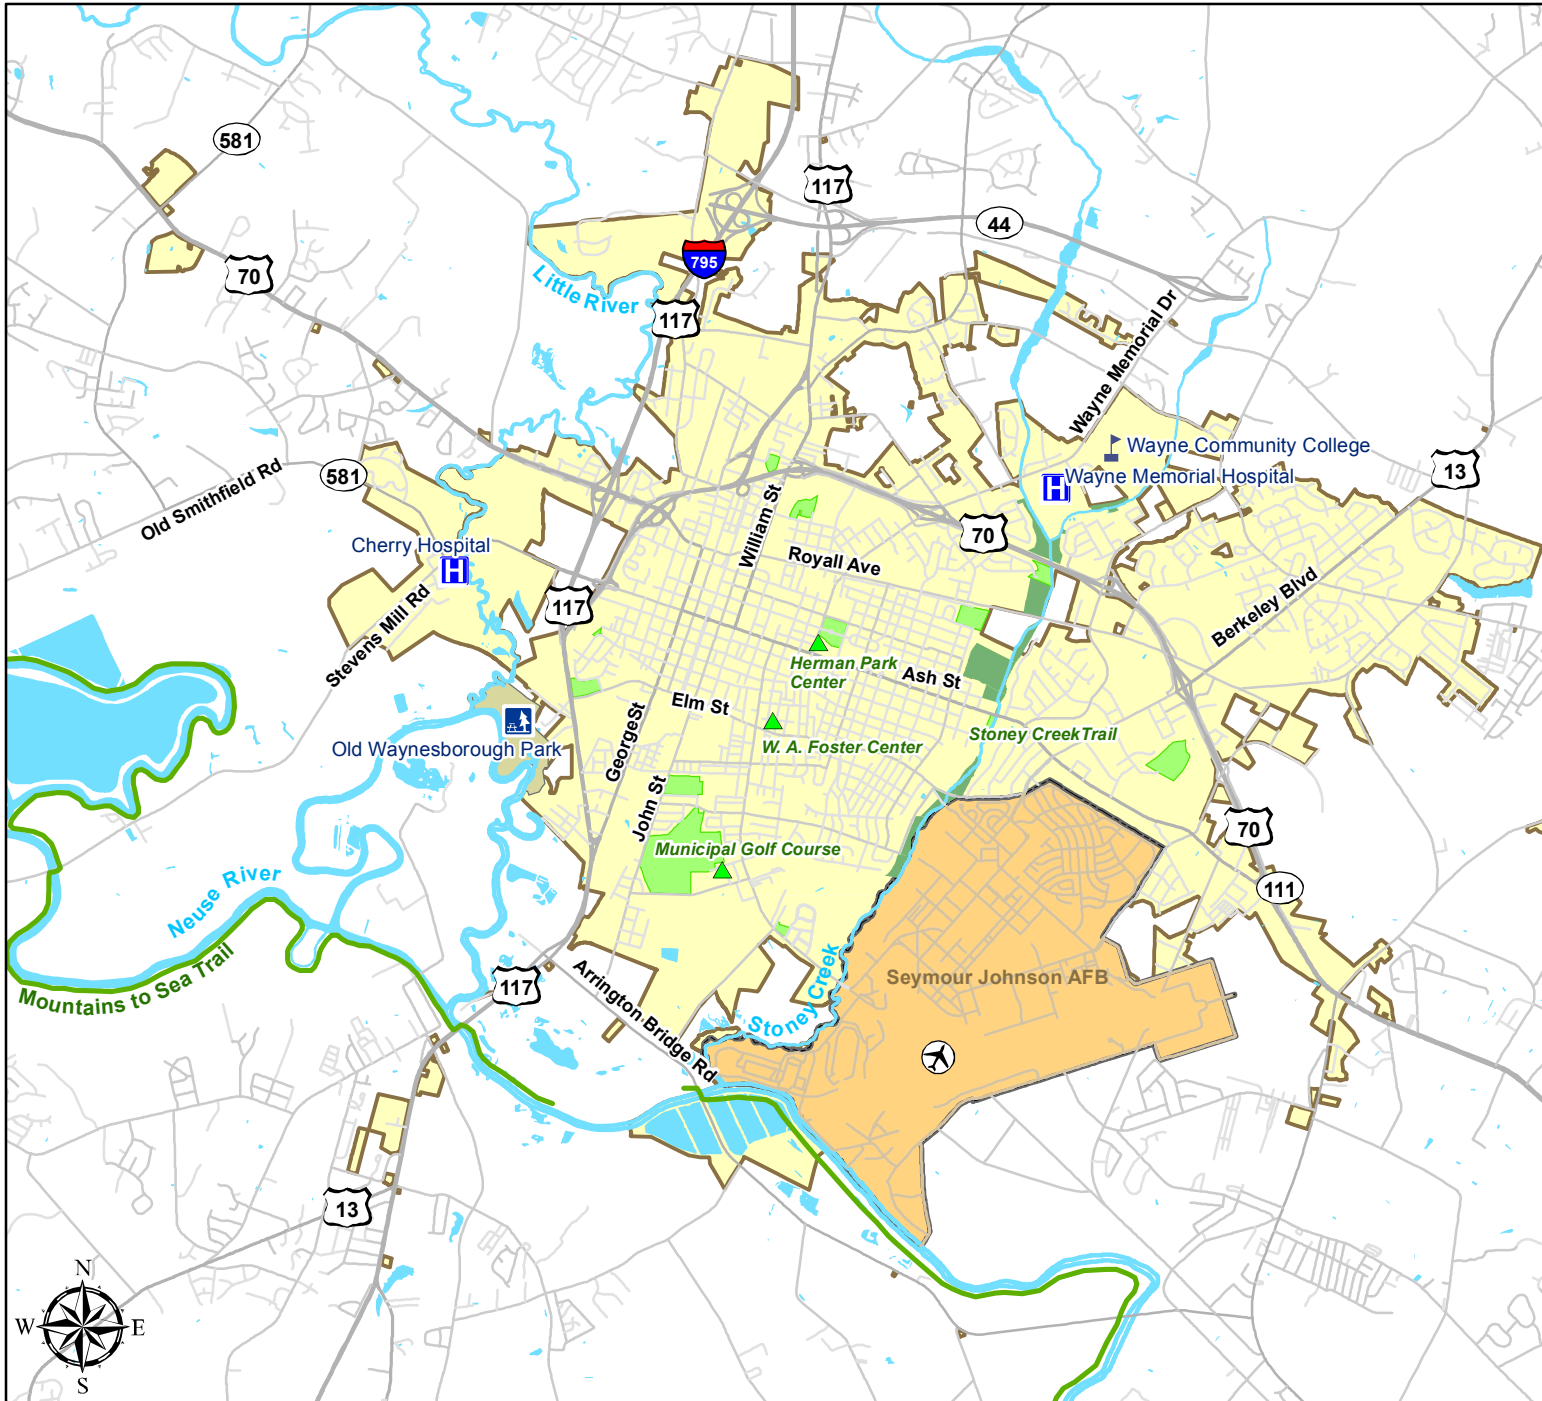

Goldsboro Parks & Recreation Facilities

Goldsboro Park Locations

ParkType

- Special Facility
- Goldsboro Parks (parcels)
- City-Owned Parcels / Stoney Creek
- Mountains To Sea Trail
- Rivers / Creeks
- Lakes / Ponds
- Goldsboro City Limits
- Seymour Johnson AFB

Maps prepared December 13, 2012
 by Charlyne Smith
 Recreation Resources Service
 Spatial Data from Wayne County GIS,
 State of NC, NC OneMap